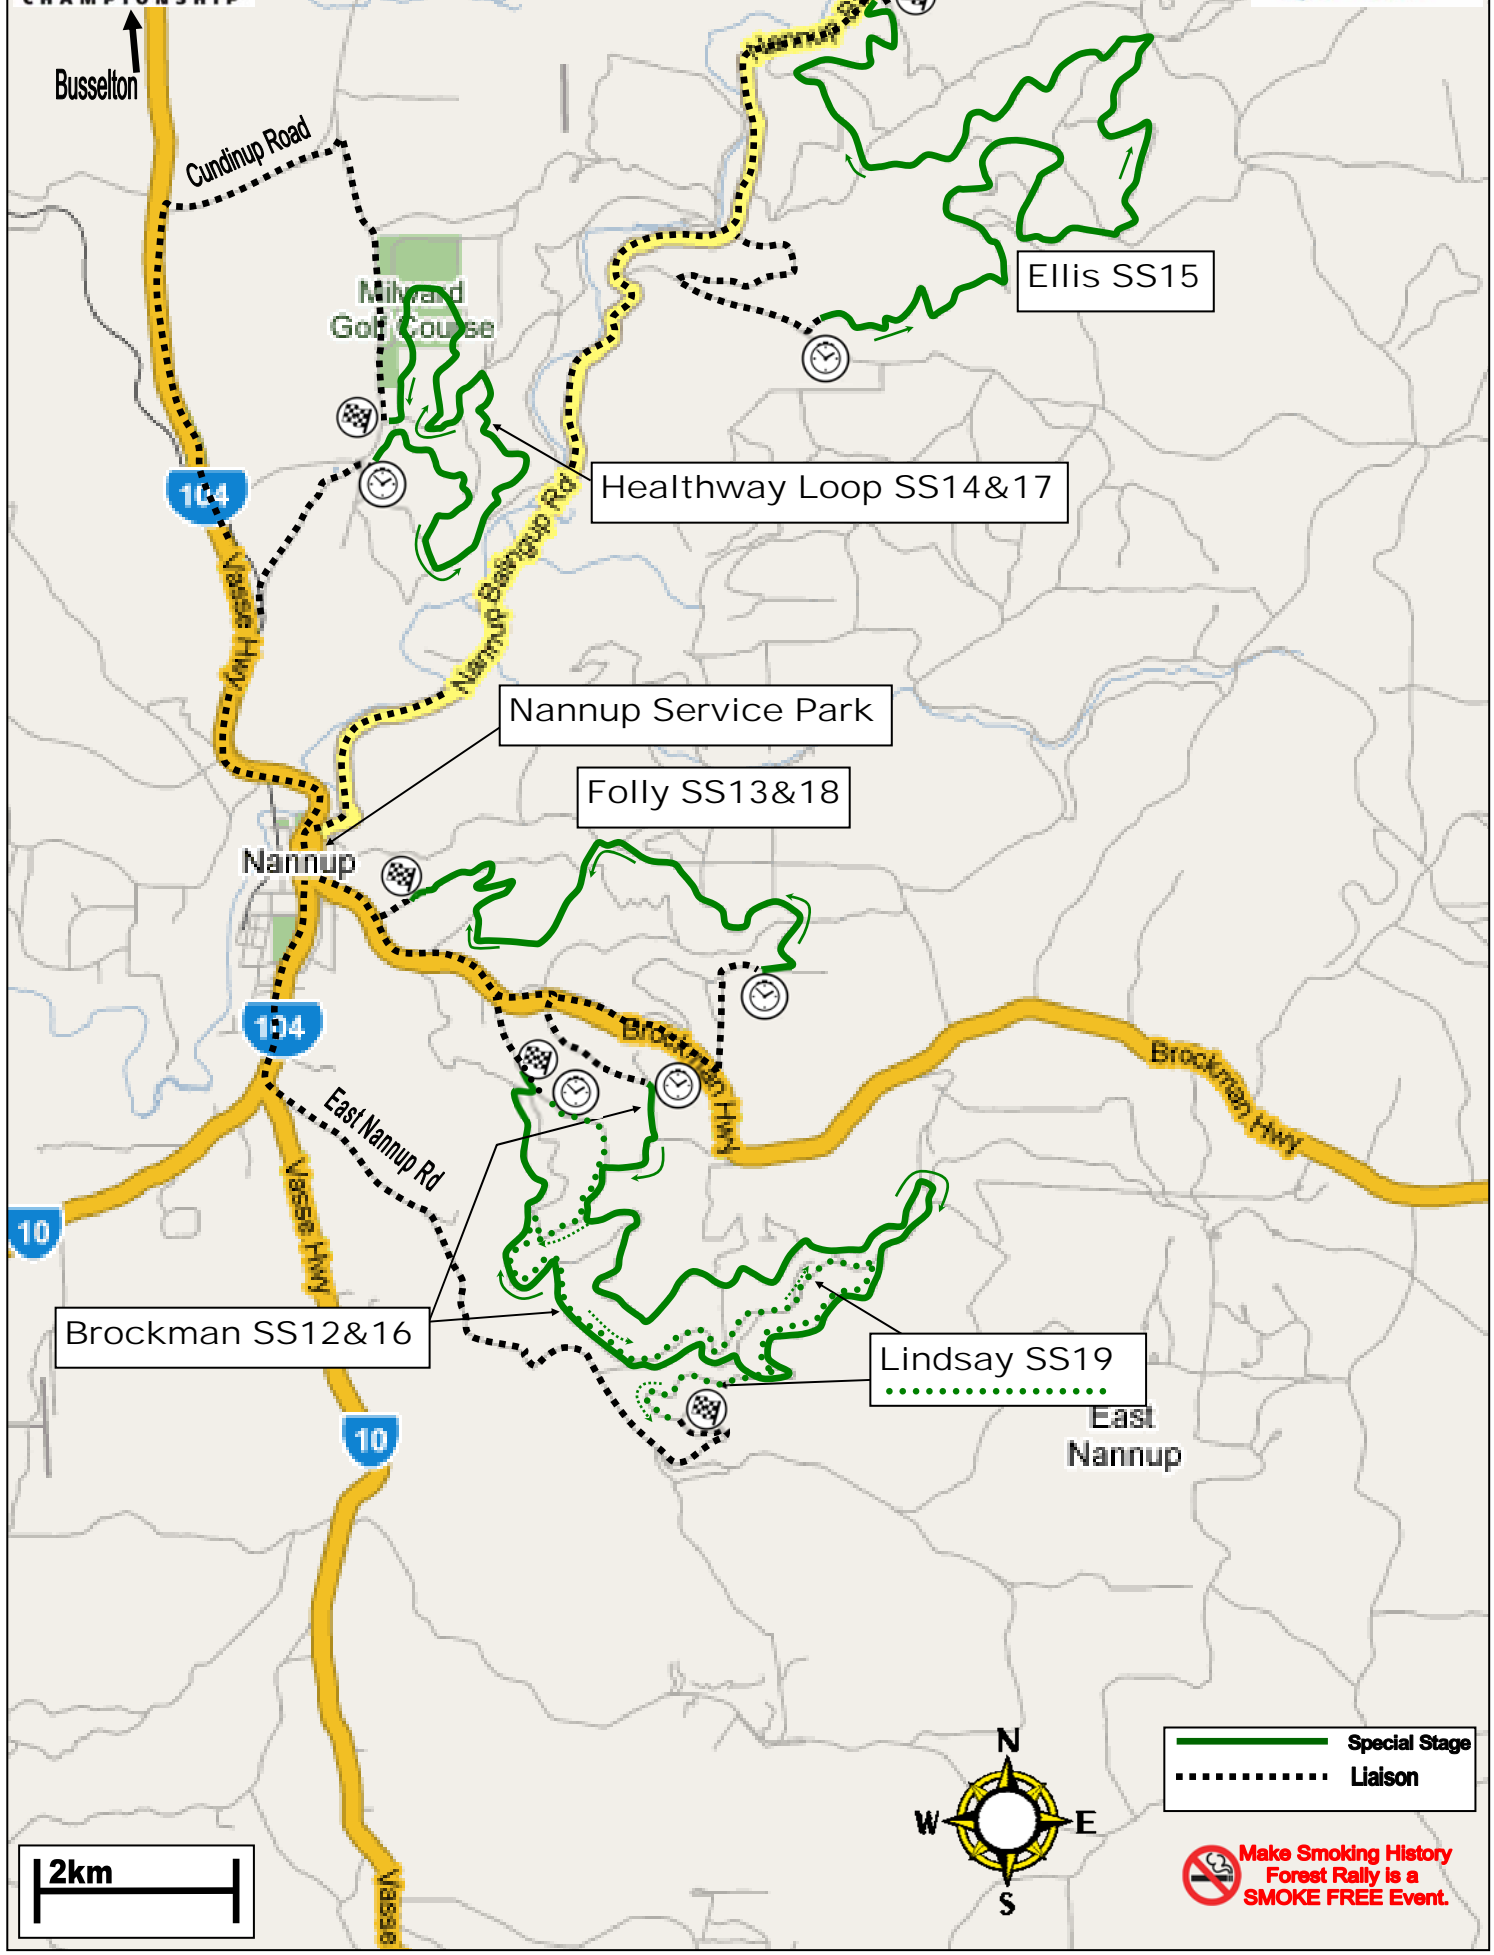

**OVERVIEW
HEAT 1**

— Special Stage
- - - Moto & SxS Deviation
... Liaison

**Make Smoking History
Forest Rally is a
SMOKE FREE Event.**

**OVERVIEW
HEAT 2**

Busseton

Cundinup Road

Milward Golf Course

Ellis SS15

Healthway Loop SS14&17

Nannup Service Park

Folly SS13&18

Nannup

104

Brockman Hwy

East Nannup Rd

Brockman SS12&16

Lindsay SS19

East Nannup

Brockman Hwy

2km

— Special Stage
..... Liaison

Make Smoking History
Forest Rally is a
SMOKE FREE Event.