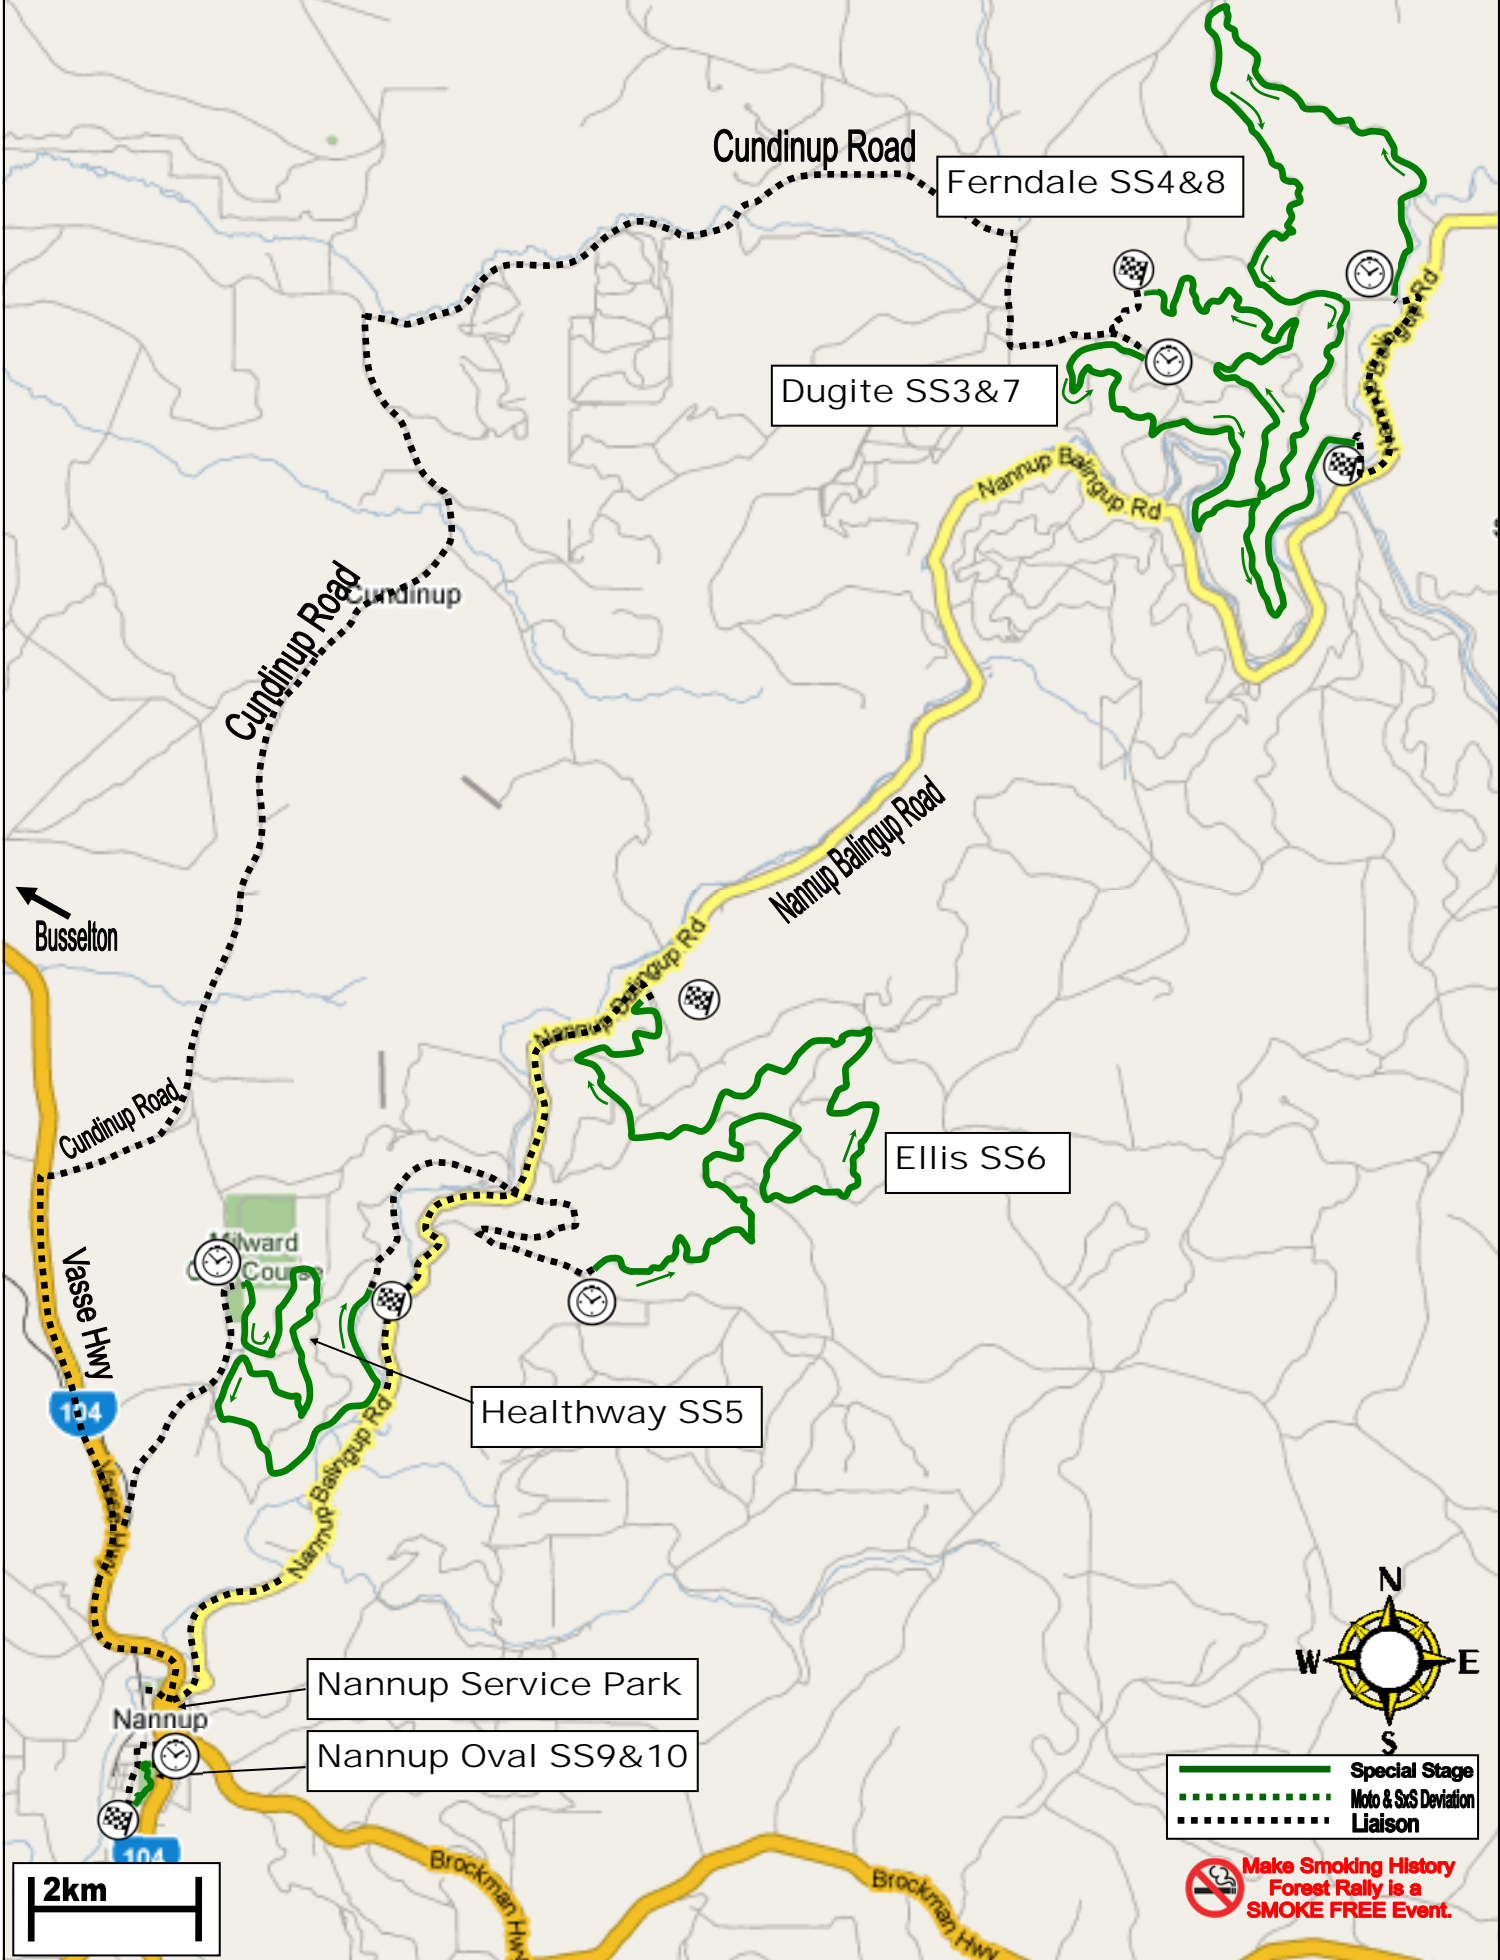

**OVERVIEW
HEAT 1**

— Special Stage
- - - Moto & SxS Deviation
... Liaison

**Make Smoking History
Forest Rally is a
SMOKE FREE Event.**

**OVERVIEW
HEAT 2**

Busseton

Cundinup Road

Milward Golf Course

Ellis SS15

Healthway Loop SS14&17

Nannup Service Park

Folly SS13&18

Nannup

104

Brockman Hwy

East Nannup Rd

Brockman SS12&16

Lindsay SS19

East Nannup

Brockman Hwy

2km

— Special Stage
..... Liaison

Make Smoking History
Forest Rally is a
SMOKE FREE Event.