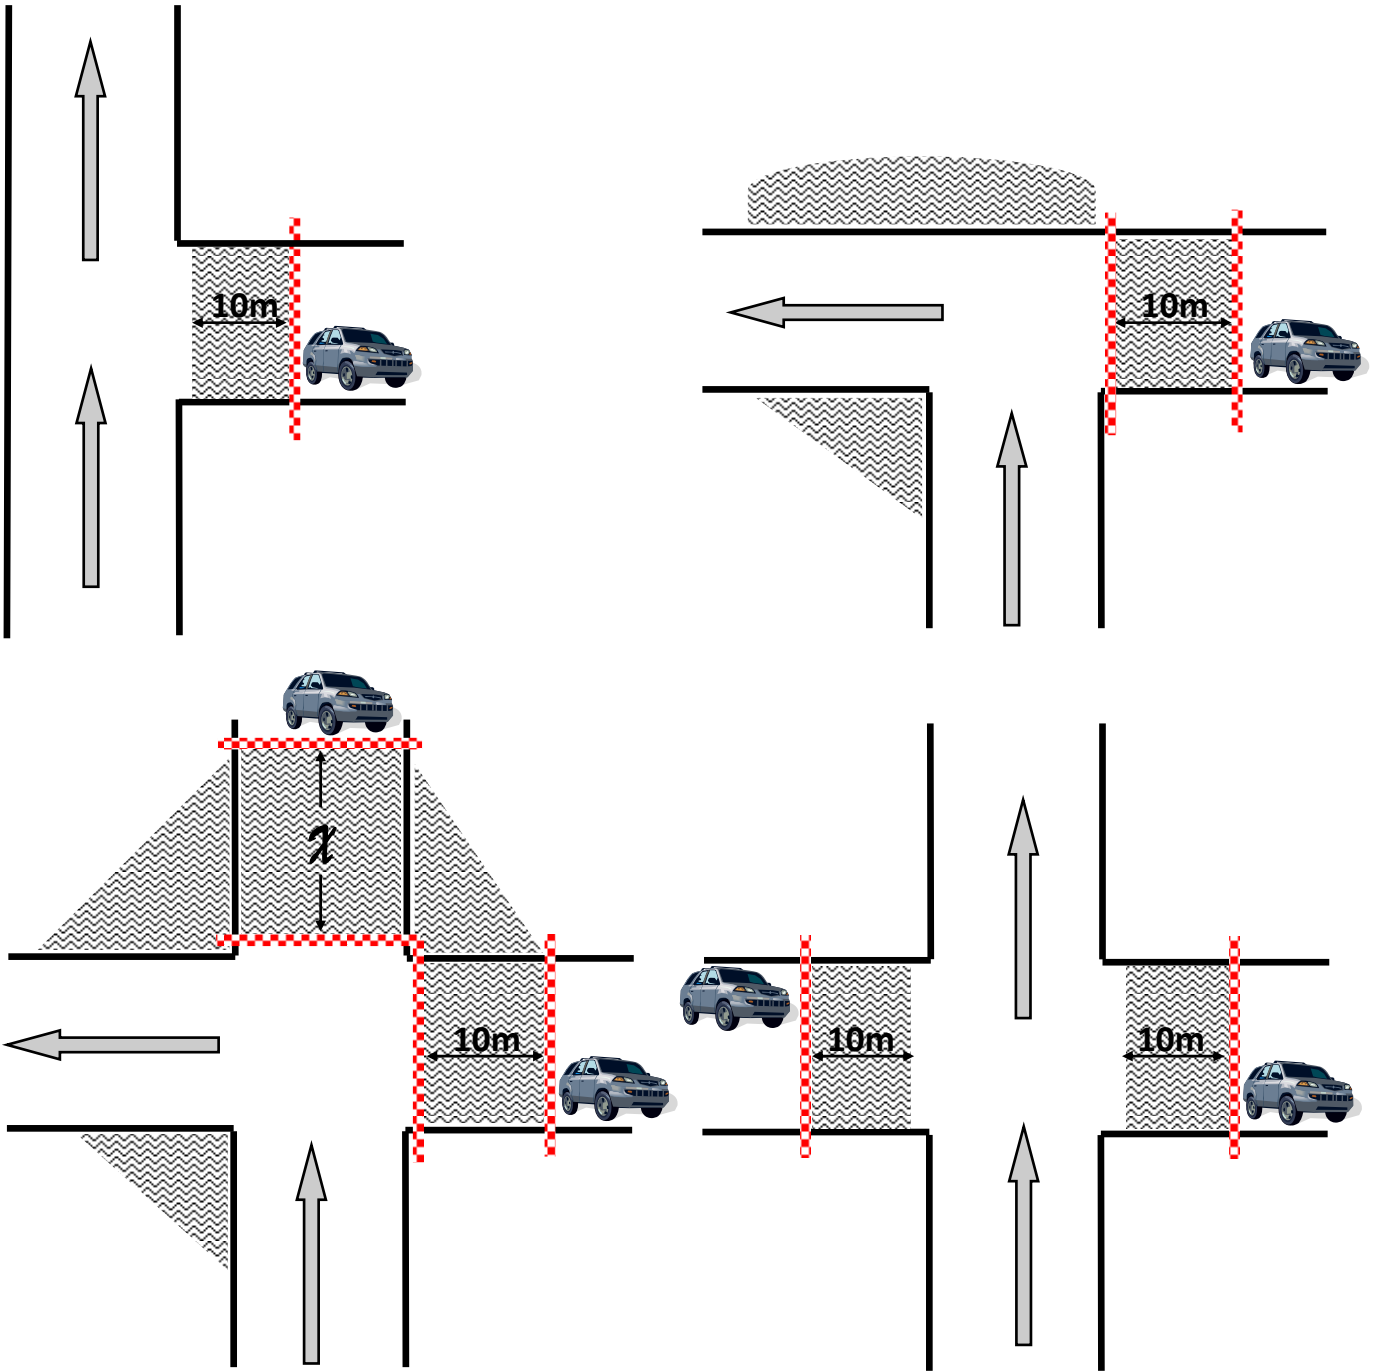

Road Closure Diagrams

λ = a minimum of 50 metres or 100 metres if the speed of the vehicle before braking is greater than 100kmh

INDEX	
	Officials Parking
	No Access for Officials or Spectators
	Rally Car Direction
	Spectator Safety Tape—No Access Past This Point