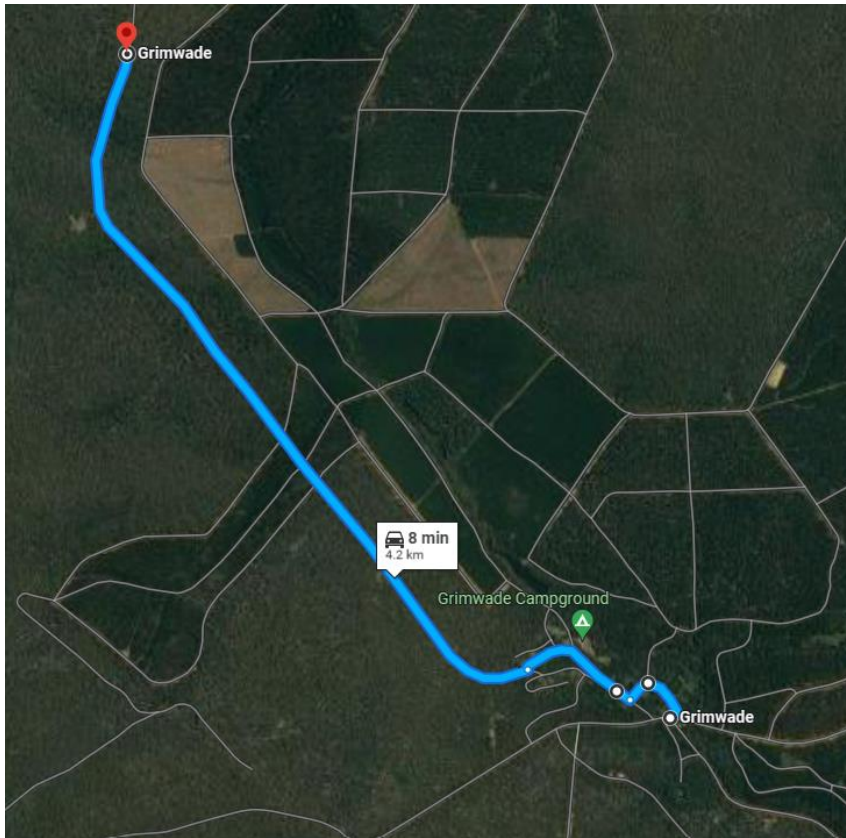

Morley Tyres Grimwade Stages 2023

Permit Number 623/0107/02

Competitor Advice – Reconnaissance Instructions

Directions to SS2 from either SS3 or SS4 as follows:

- **SS3 Turn left onto Grimwade Road (Inst 34 Page 21) Continue 270m, then turn right. Follow the signs to SS2 via Preston Road**

- **SS4 Continue straight ahead instead of turning left onto Grimwade Road (Inst 31 Page 28) Follow the signs to SS2 via Preston Road**

Wendy Walker
Clerk of the Course
30 June 2023