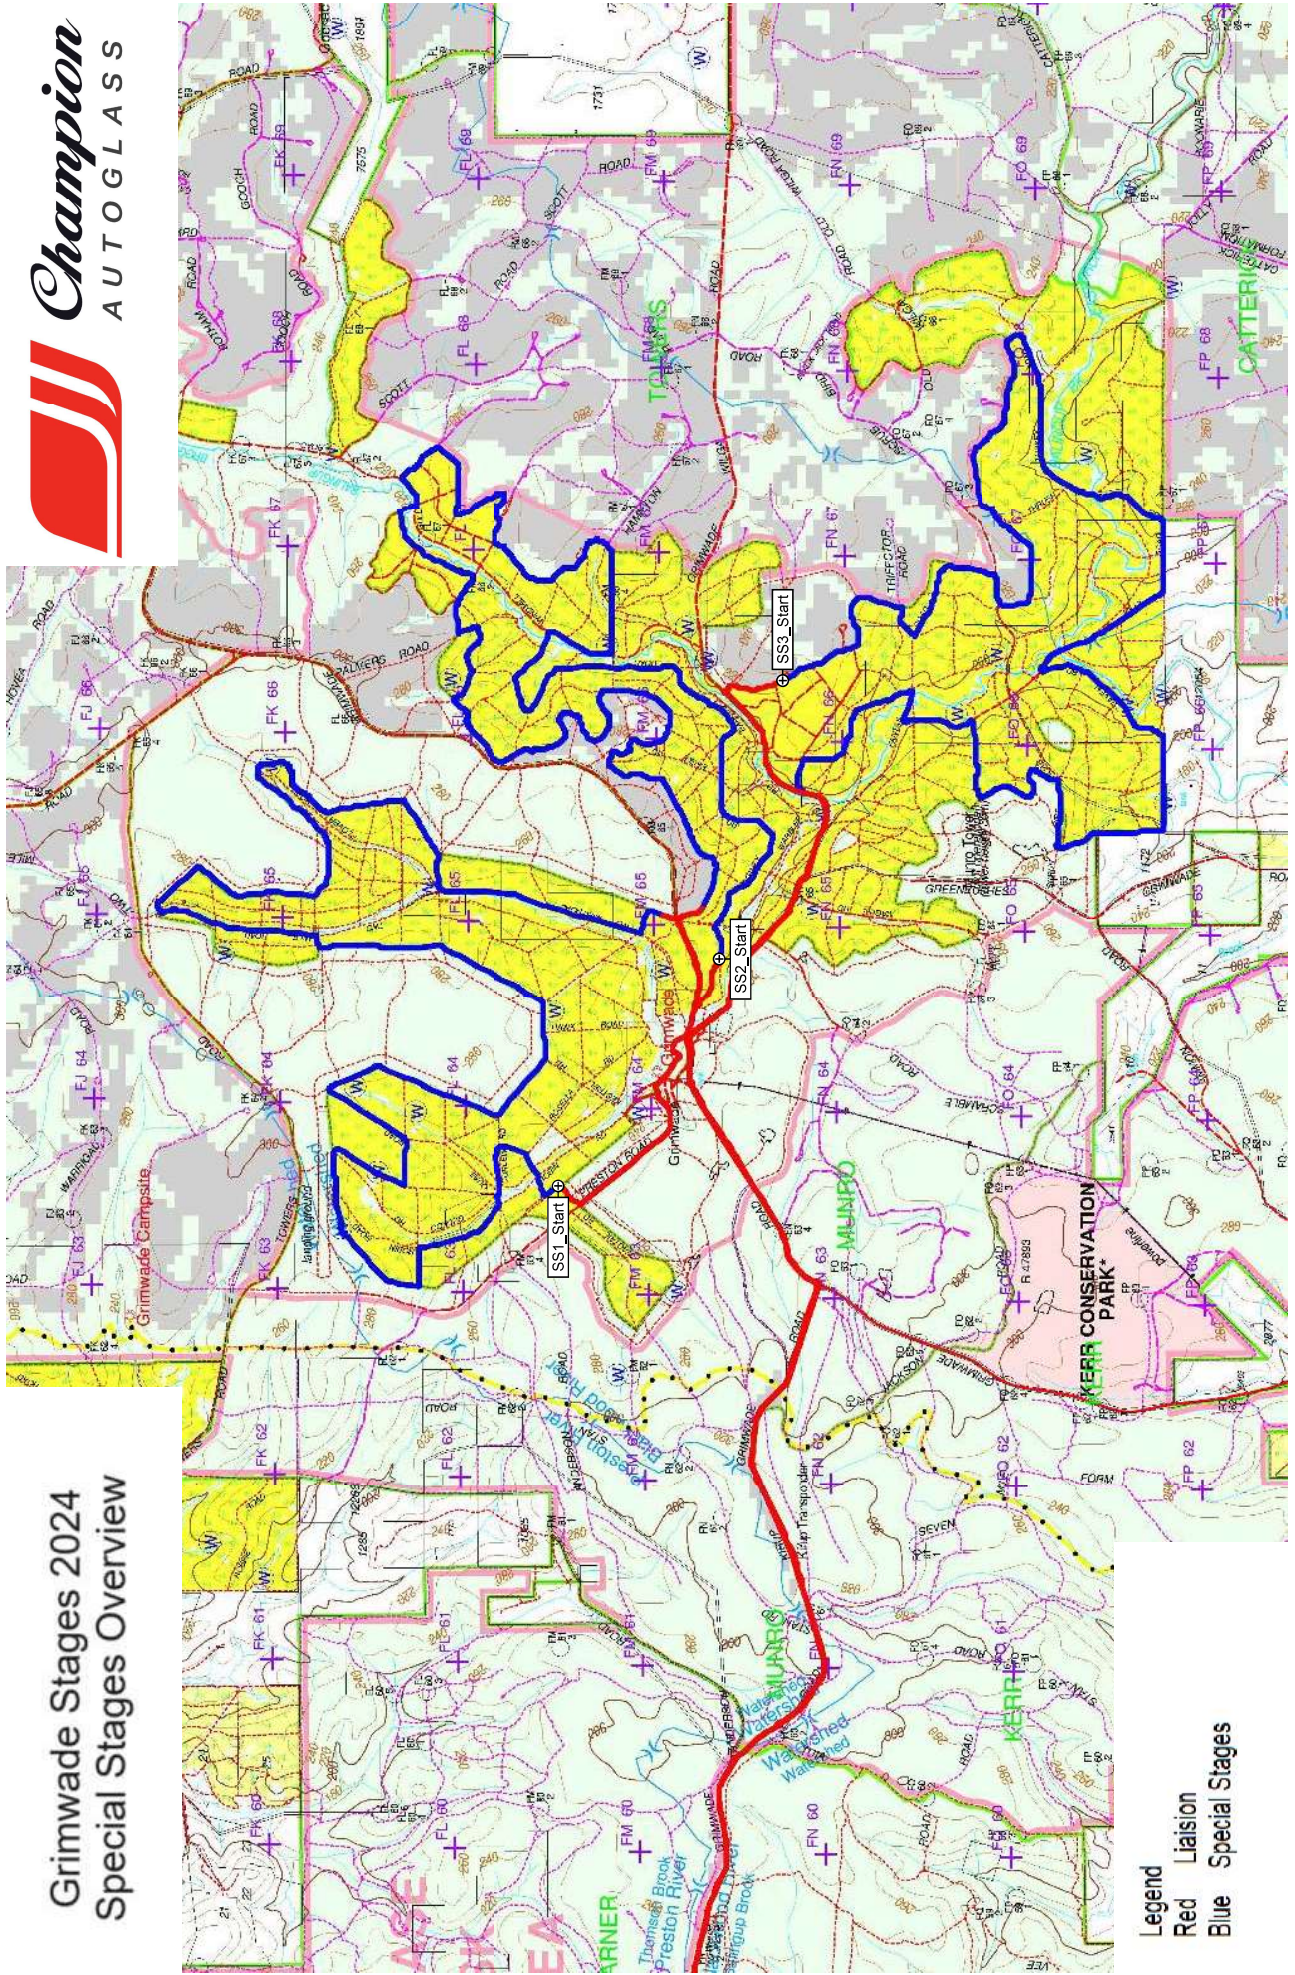

# Grimwade Stages 2024 Special Stages Overview

**Legend**  
 Red Liaison  
 Blue Special Stages