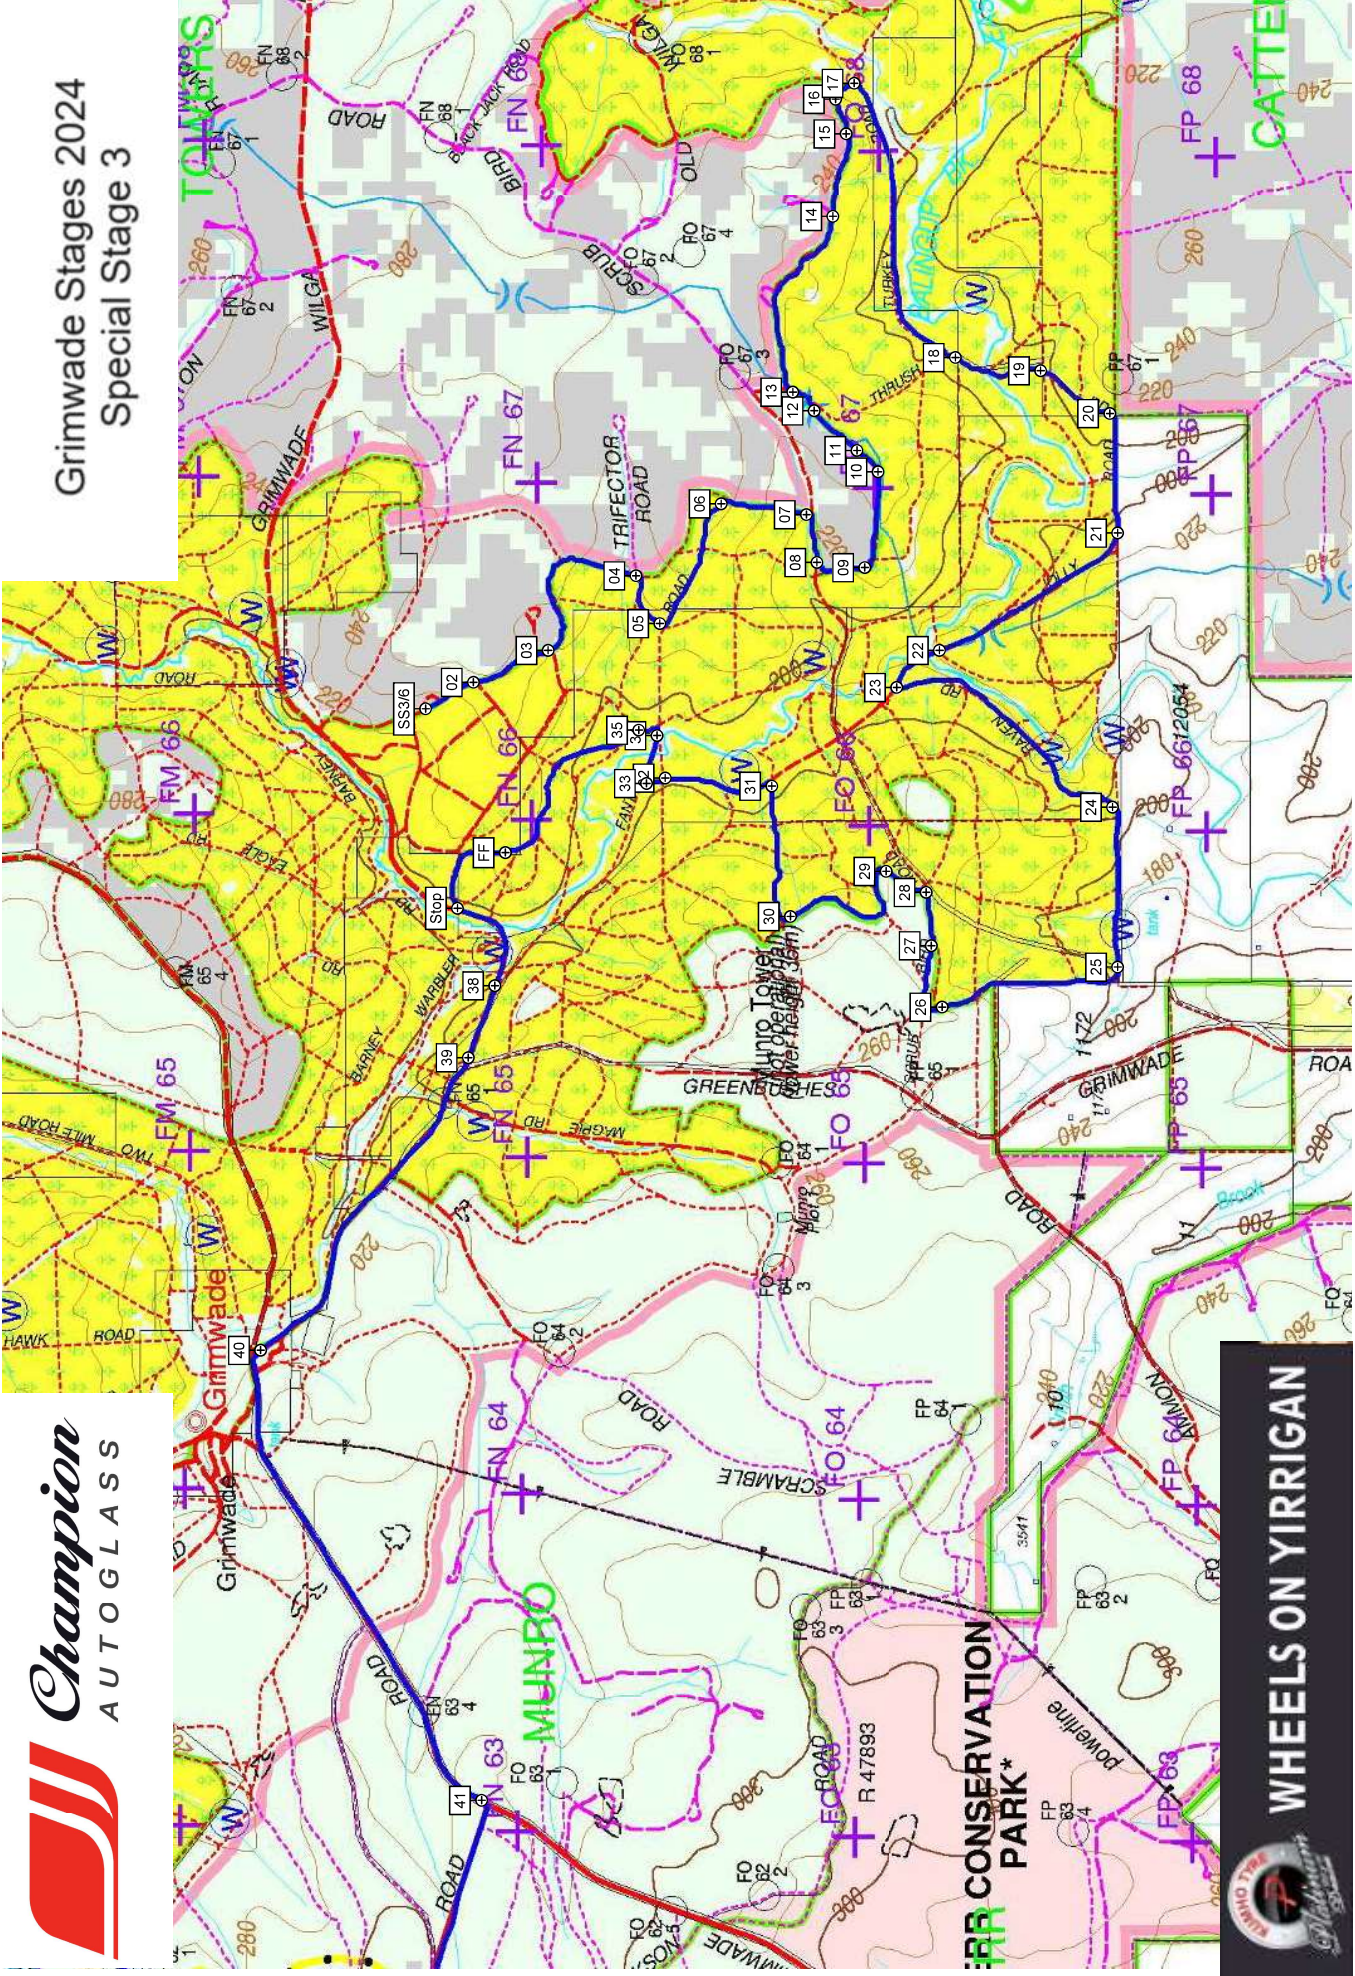

Grimwade Stages 2024 Special Stage 3

WHEELS ON YIRRIGAN